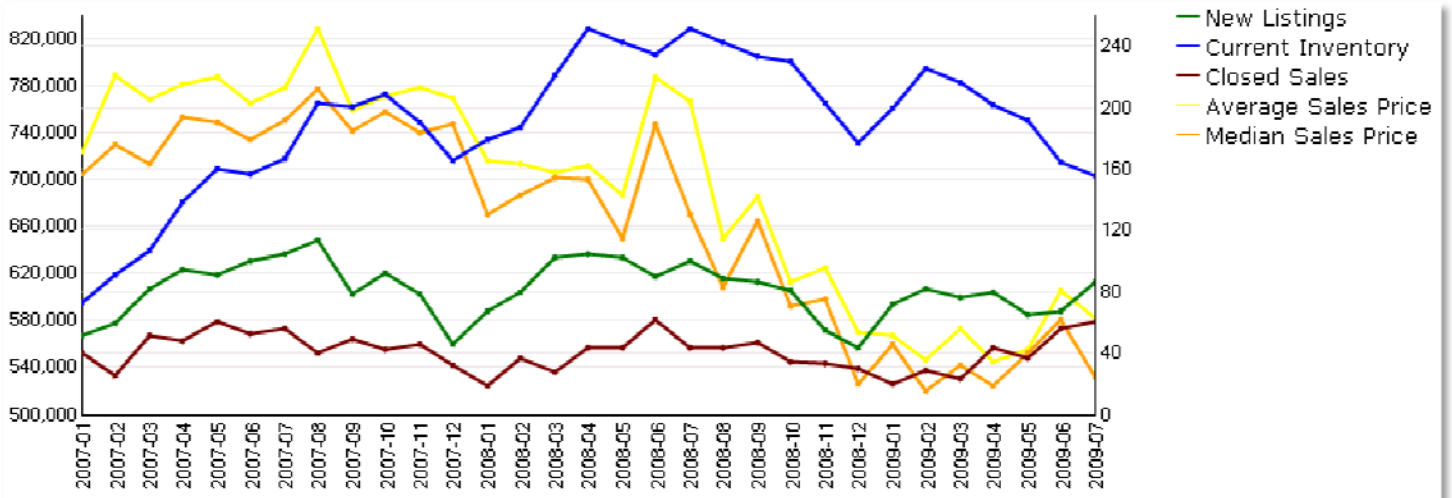

Santa Clara data (population 108,518) covers a huge area, and there is no way to split it up on the MLS database into individual market areas. Contact me if you have questions about a particular property or market area.

Santa Clara

Sales activity trend report – 01/2007 to 07/31/2009

SFRs

Condo / PUDs